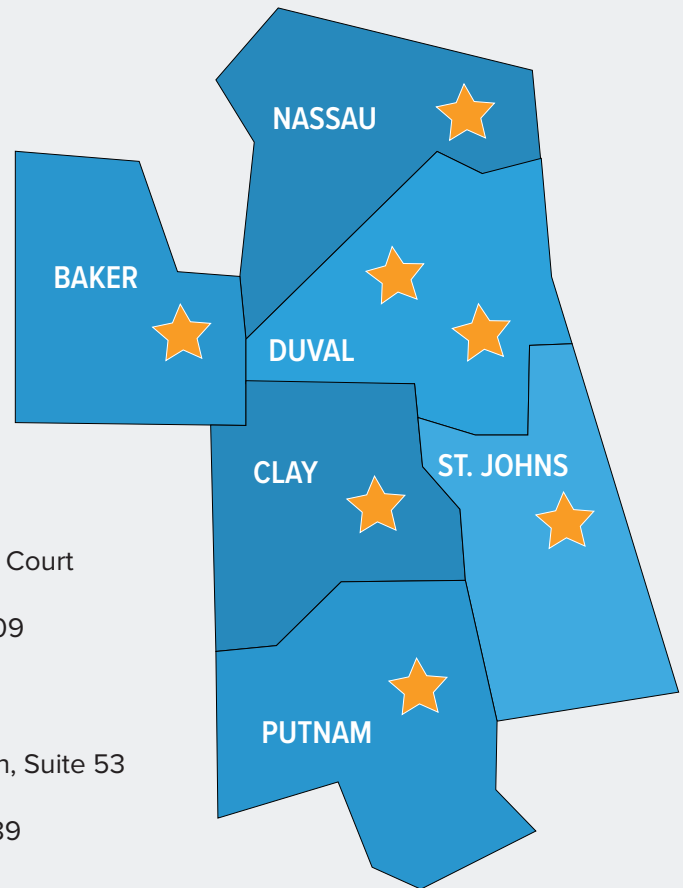

We are ready to create a custom talent solution for your business's needs.
Call us to make an appointment today.

REGIONAL BUSINESS SERVICES

TOLL-FREE NUMBER
(888) 702-4396

PHONE: (904) 798-9229

BAKER COUNTY

1184 South 6th Street
Macclenny, FL 32063
Phone: (904) 259-9309
Fax: (904) 892-8182

CLAY COUNTY

2141 Loch Rane Blvd., Suite 107
Orange Park, FL 32073
Phone: (904) 213-3888
Fax: (904) 892-8185

DUVAL COUNTY GATEWAY

5000 Norwood Avenue, Suite 2
Jacksonville, FL 32208
Phone: (904) 924-1710
Fax: (904) 892-8265

SOUTHSIDE

11268 Beach Blvd.,
Jacksonville, FL 32246
Phone: (904) 997-3100
Fax (904) 892-8184

NASSAU COUNTY

96042 Lofton Square Court
Yulee, FL 32097
Phone: (904) 432-0009
Fax: (904) 892-8268

PUTNAM COUNTY

400 Highway 19 North, Suite 53
Palatka, FL 32177
Phone: (386) 530-7089
Fax: (386) 892-8269

ST. JOHNS COUNTY

525 State Road 16, Suite 109
St. Augustine, FL 32084
Phone: (904) 819-0231
Fax: (904) 892-8271

Scan this code with your Smartphone
for more free resources.

careersourcenortheastflorida.com
(904) 356-JOBS (5627)

A proud partner of the American Job Center network

For program funding details in compliance with the Stevens Amendment,
please visit <https://careersourcenortheastflorida.com/about>.

CareerSource NEFL is an equal opportunity employer/program. Auxiliary aids and services are available upon request to individuals with disabilities. All voice telephone numbers on this website may be reached by persons using TTY/TDD equipment via the Florida Relay Service at 711.